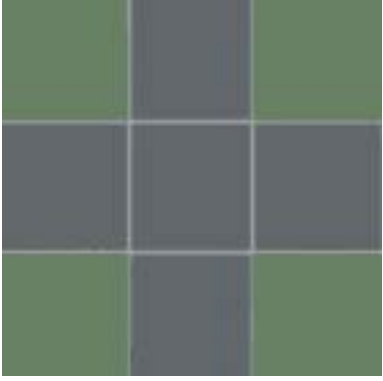

Block size: 9 ½"

Finished size: 9"

Fabric: 3 colors

Component Blocks:

Block size: 3½"

Finished size: 3"

Blocks Used:

Block 1 - 4 corners

Block 2 - center

3½" square block - 4 sides

Component Blocks

Block 1

Block 2

Block 3

Block 4

Block 5

Block 6

Sample using 12 - 9" blocks from page 1 and Blocks 3 & 4 in the border

Sample 2 using component blocks 1, 3, 4 & 6

Sample 3 using component blocks 1, 2, 3, 4 & 5