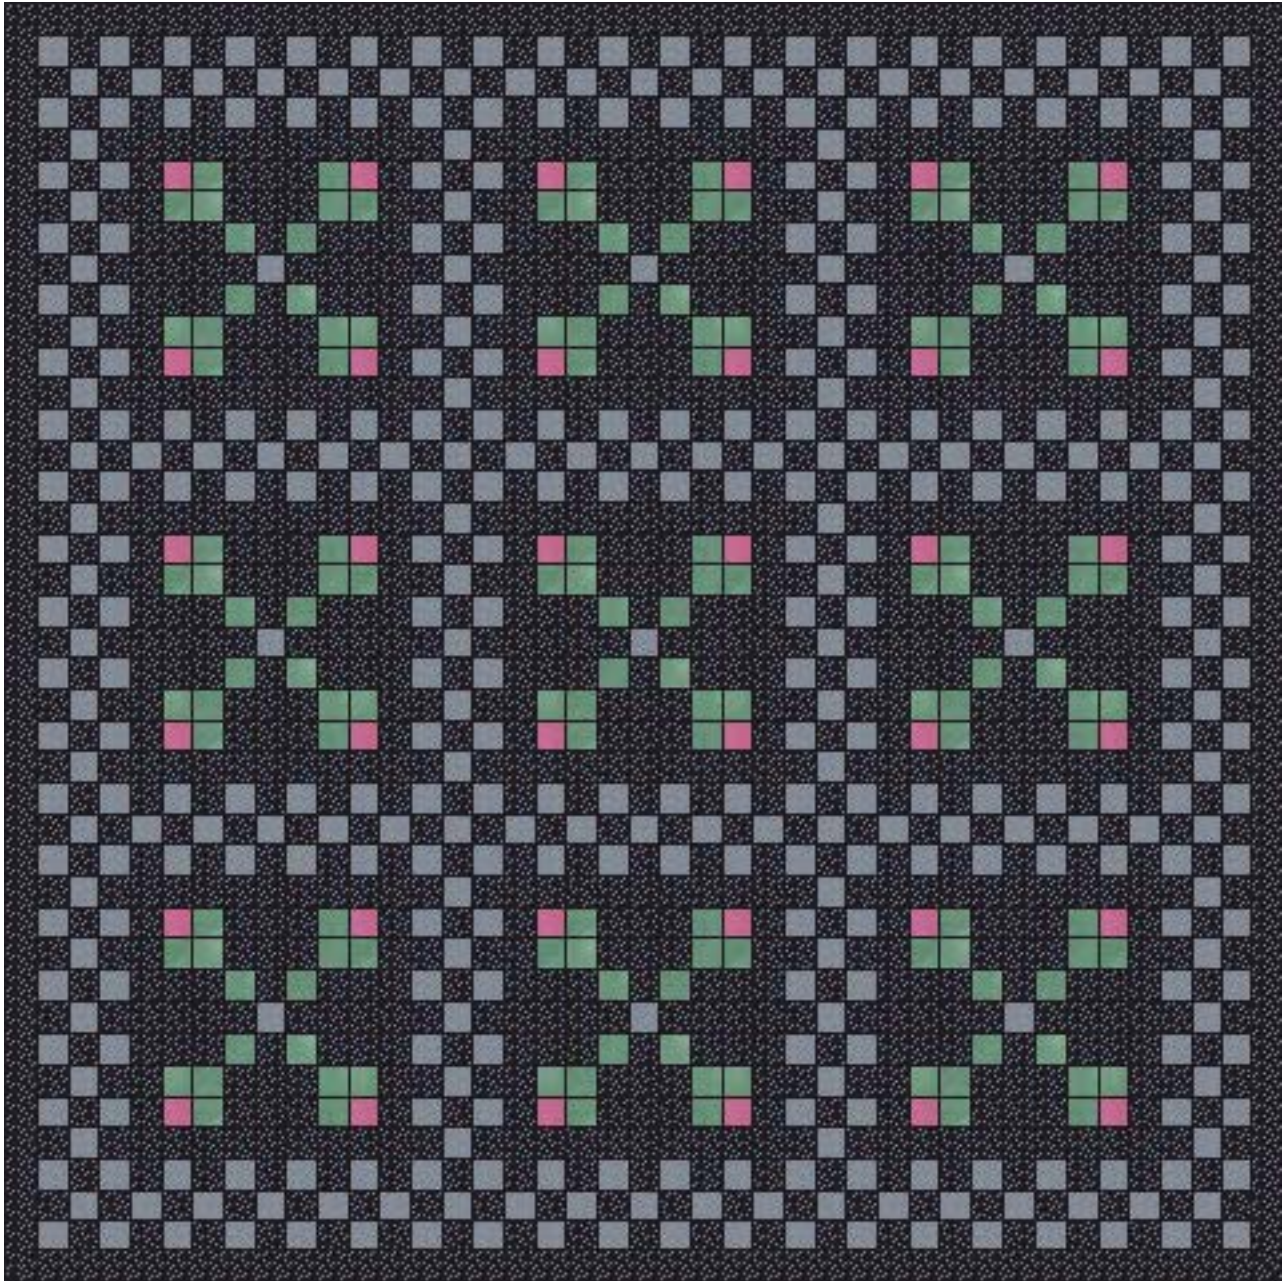

Block size: 9 ½"

Finished size: 9"

Fabric: 3 colors

Component Blocks:

Block size: 3½"

Finished size: 3"

Blocks Used:

Block 1 - 4 corners

Block 2 - center

3½" square block - 4 sides

Component Blocks

Block 1

Block 2

Block 3

Block 4

Block 5

Block 6

Sample using 12 - 9" blocks from page 1 and Blocks 3 & 4 in the border

Sample 2 using component blocks 1, 3, 4 & 6

Sample 3 using component blocks 1, 2, 3, 4 & 5