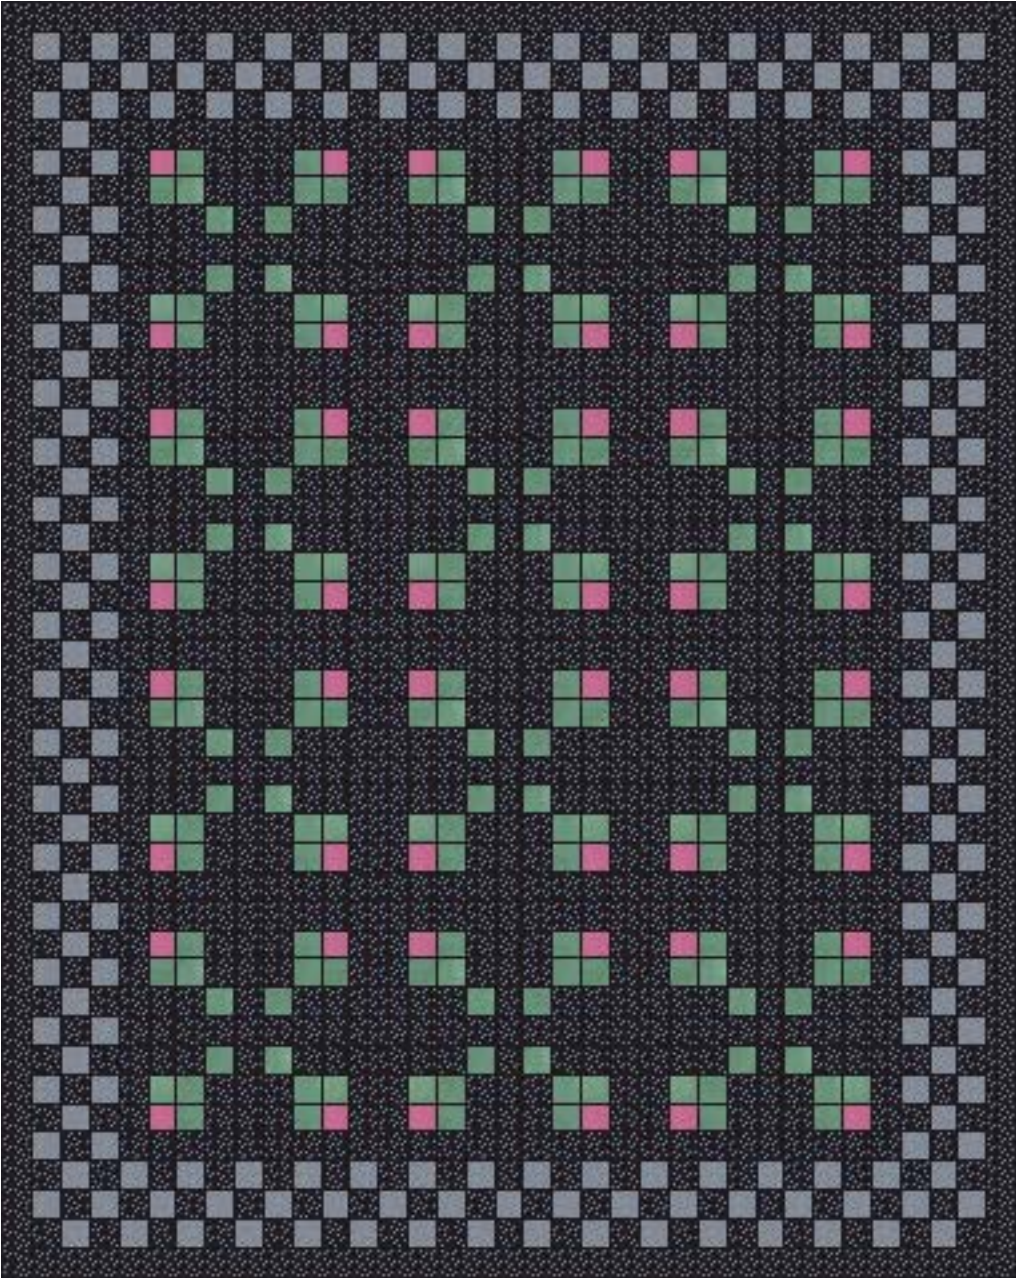

Block size: 9 ½"

Finished size: 9"

Fabric: 3 colors

Component Blocks:

Block size: 3½"

Finished size: 3"

Blocks Used:

Block 1 - 4 corners

Block 2 - center

3½" square block - 4 sides

Component Blocks

Block 1

Block 2

Block 3

Block 4

Block 5

Block 6

Sample using 12 - 9" blocks from page 1 and Blocks 3 & 4 in the border

Sample 2 using component blocks 1, 3, 4 & 6

Sample 3 using component blocks 1, 2, 3, 4 & 5