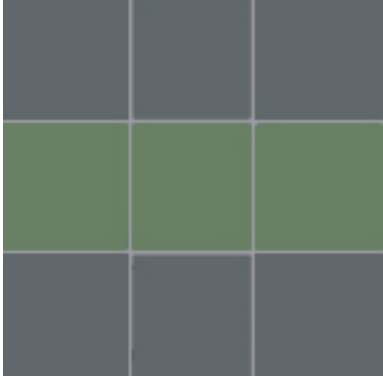

Block size: 9 ½"

Finished size: 9"

Fabric: 3 colors

Component Blocks:

Block size: 3½"

Finished size: 3"

Blocks Used:

Block 1 - 4 corners

Block 2 - center

3½" square block - 4 sides

Component Blocks

Block 1

Block 2

Block 3

Block 4

Block 5