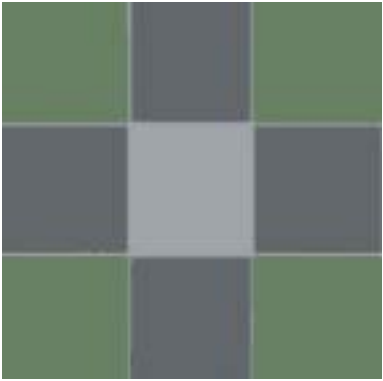

Block size: 9 ½"

Finished size: 9"

Fabric: 3 colors

Component Blocks:

Block size: 3½"

Finished size: 3"

Blocks Used:

Block 1 - 4 corners

Block 2 - center

3½" square block - 4 sides

Component Blocks

Block 1

Block 2

Block 3

Block 4

Block 5