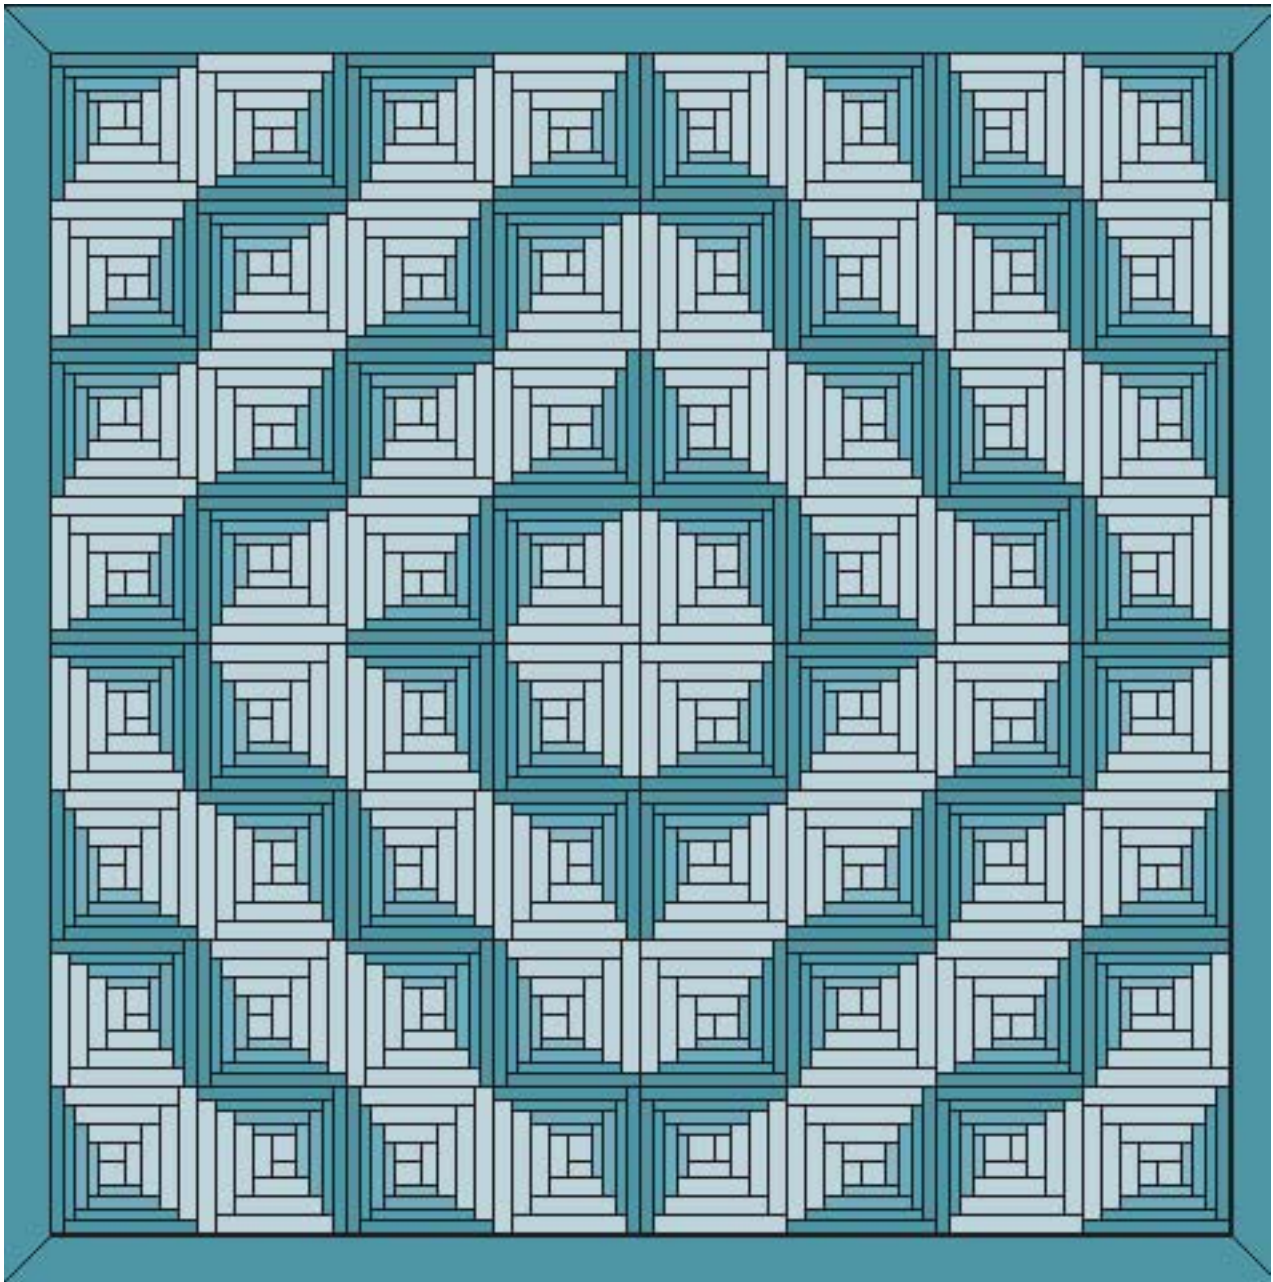

Block size: 6 1/2"
Finished size: 6"
Fabric: 5 shades

Block Construction:

- | | |
|-----------------------------|------------------------------|
| #1 - 1 1/2" square | #10 - 1 1/4" X 4" |
| #2 - 1 1/4" X 1 1/2" | #11 - 1 1/4" X 4 3/4" |
| #3 - 1 1/4" X 2 1/4" | #12 - 1" X 4 3/4" |
| #4 - 1" X 2 1/4" | #13 - 1" X 5 1/4" |
| #5 - 1" X 2 3/4" | #14 - 1 1/4" X 5 1/4" |
| #6 - 1 1/4" X 2 3/4" | #15 - 1 1/4" X 6" |
| #7 - 1 1/4" X 3 1/2" | #16 - 1" X 6" |
| #8 - 1" X 3 1/2" | #17 - 1" X 6 1/2" |
| #9 - 1" X 4" | |

Sample 1

Size: 48" X 48" (without border) or 8 blocks by 8 blocks

Sample 2

Size: 48" X 48" (without border) or 8 blocks by 8 blocks

Sample 3

Size: 48" X 48" (without border) or 8 blocks by 8 blocks

Sample 4

Size: 48" X 48" (without border) or 8 blocks by 8 blocks