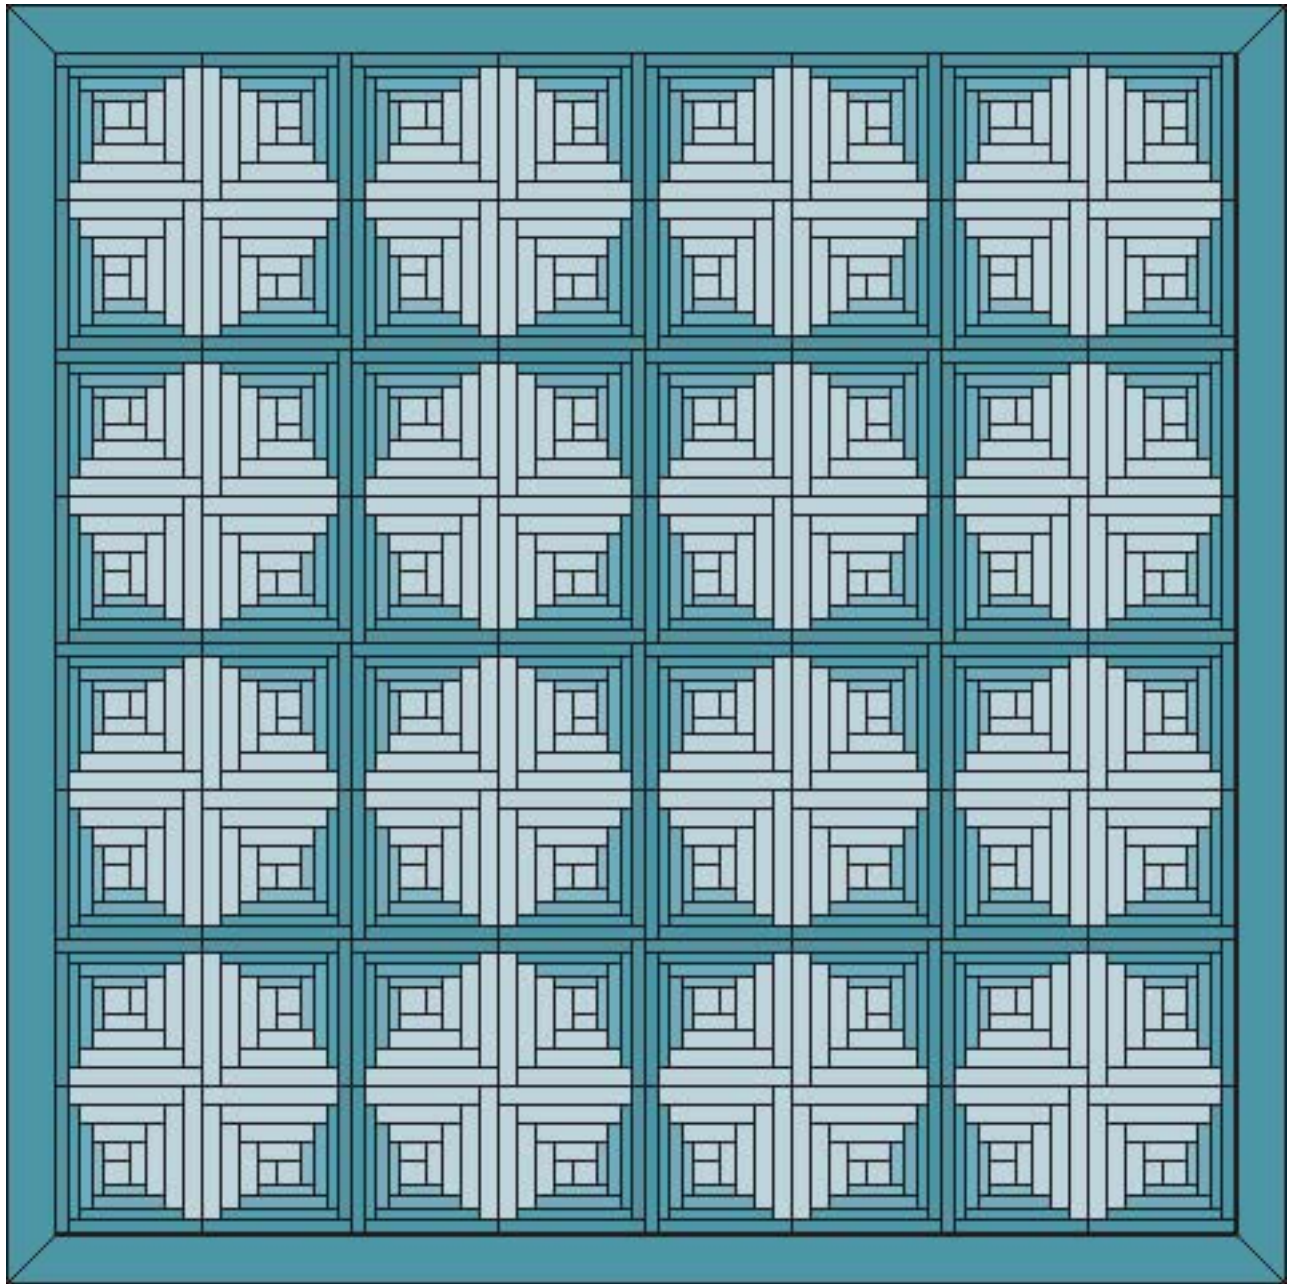

Block size: 6 1/2"
Finished size: 6"
Fabric: 5 shades

Block Construction:

- | | |
|-----------------------------|------------------------------|
| #1 - 1 1/2" square | #10 - 1 1/4" X 4" |
| #2 - 1 1/4" X 1 1/2" | #11 - 1 1/4" X 4 3/4" |
| #3 - 1 1/4" X 2 1/4" | #12 - 1" X 4 3/4" |
| #4 - 1" X 2 1/4" | #13 - 1" X 5 1/4" |
| #5 - 1" X 2 3/4" | #14 - 1 1/4" X 5 1/4" |
| #6 - 1 1/4" X 2 3/4" | #15 - 1 1/4" X 6" |
| #7 - 1 1/4" X 3 1/2" | #16 - 1" X 6" |
| #8 - 1" X 3 1/2" | #17 - 1" X 6 1/2" |
| #9 - 1" X 4" | |

Sample 1

Size: 48" X 48" (without border) or 8 blocks by 8 blocks

Sample 2

Size: 48" X 48" (without border) or 8 blocks by 8 blocks

Sample 3

Size: 48" X 48" (without border) or 8 blocks by 8 blocks

Sample 4

Size: 48" X 48" (without border) or 8 blocks by 8 blocks