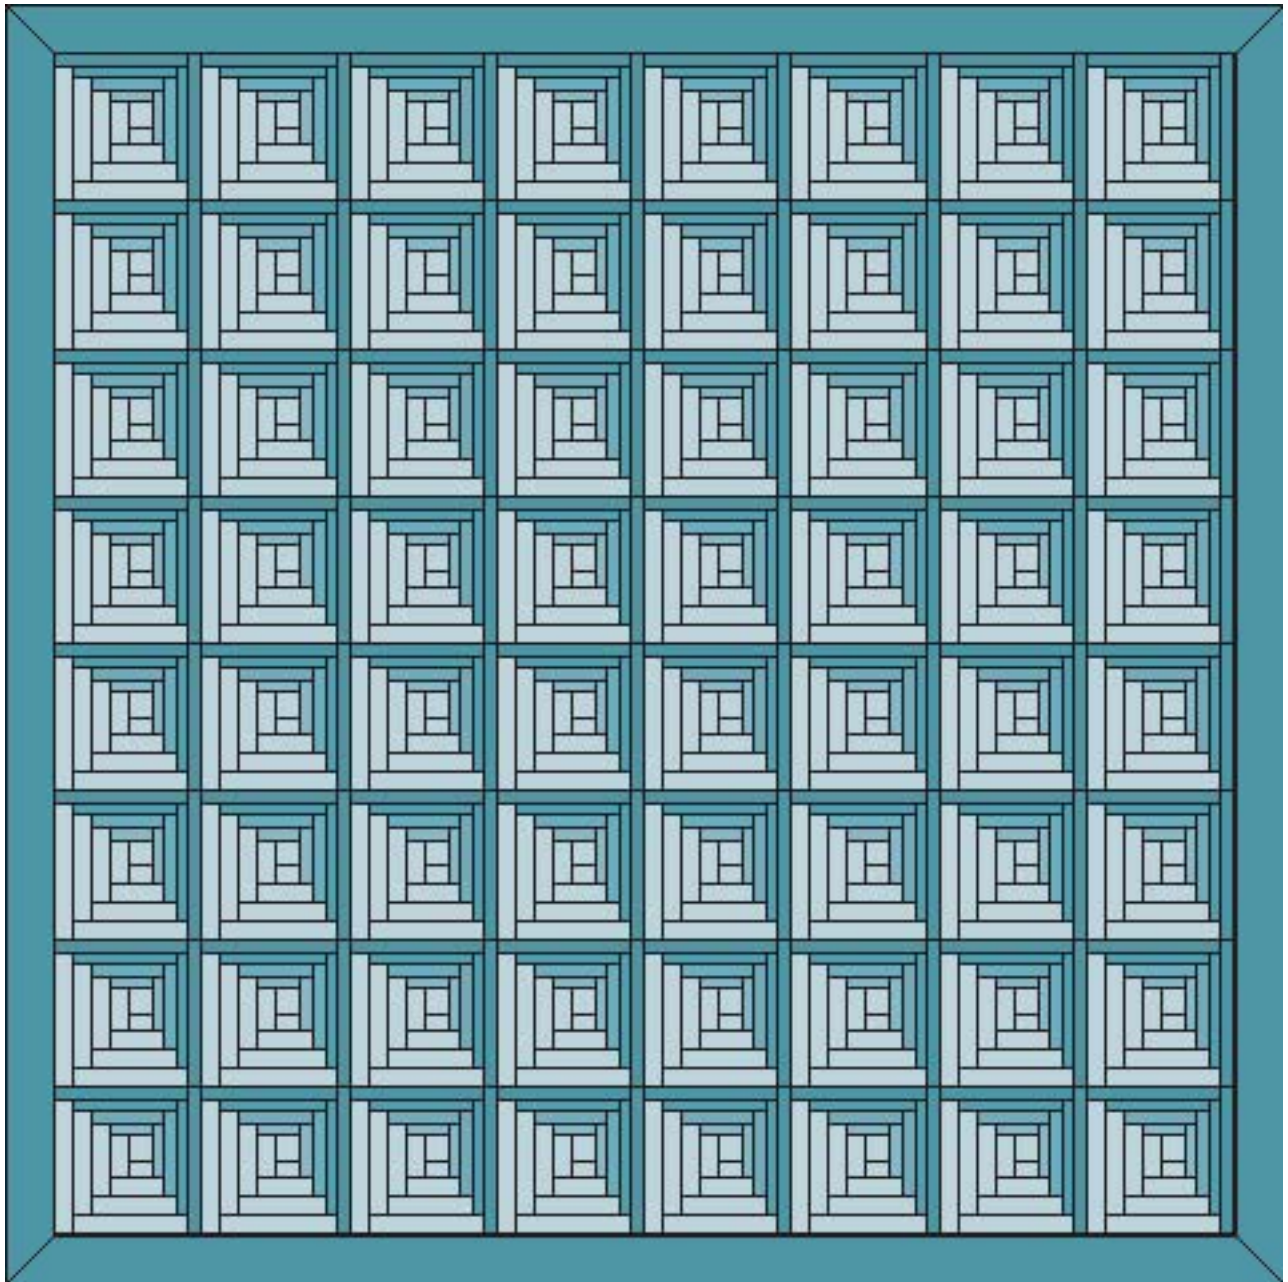

Block size: 6 1/2"
Finished size: 6"
Fabric: 5 shades

Block Construction:

- | | |
|-----------------------------|------------------------------|
| #1 - 1 1/2" square | #10 - 1 1/4" X 4" |
| #2 - 1 1/4" X 1 1/2" | #11 - 1 1/4" X 4 3/4" |
| #3 - 1 1/4" X 2 1/4" | #12 - 1" X 4 3/4" |
| #4 - 1" X 2 1/4" | #13 - 1" X 5 1/4" |
| #5 - 1" X 2 3/4" | #14 - 1 1/4" X 5 1/4" |
| #6 - 1 1/4" X 2 3/4" | #15 - 1 1/4" X 6" |
| #7 - 1 1/4" X 3 1/2" | #16 - 1" X 6" |
| #8 - 1" X 3 1/2" | #17 - 1" X 6 1/2" |
| #9 - 1" X 4" | |

Sample 1

Size: 48" X 48" (without border) or 8 blocks by 8 blocks

Sample 2

Size: 48" X 48" (without border) or 8 blocks by 8 blocks

Sample 3

Size: 48" X 48" (without border) or 8 blocks by 8 blocks

Sample 4

Size: 48" X 48" (without border) or 8 blocks by 8 blocks