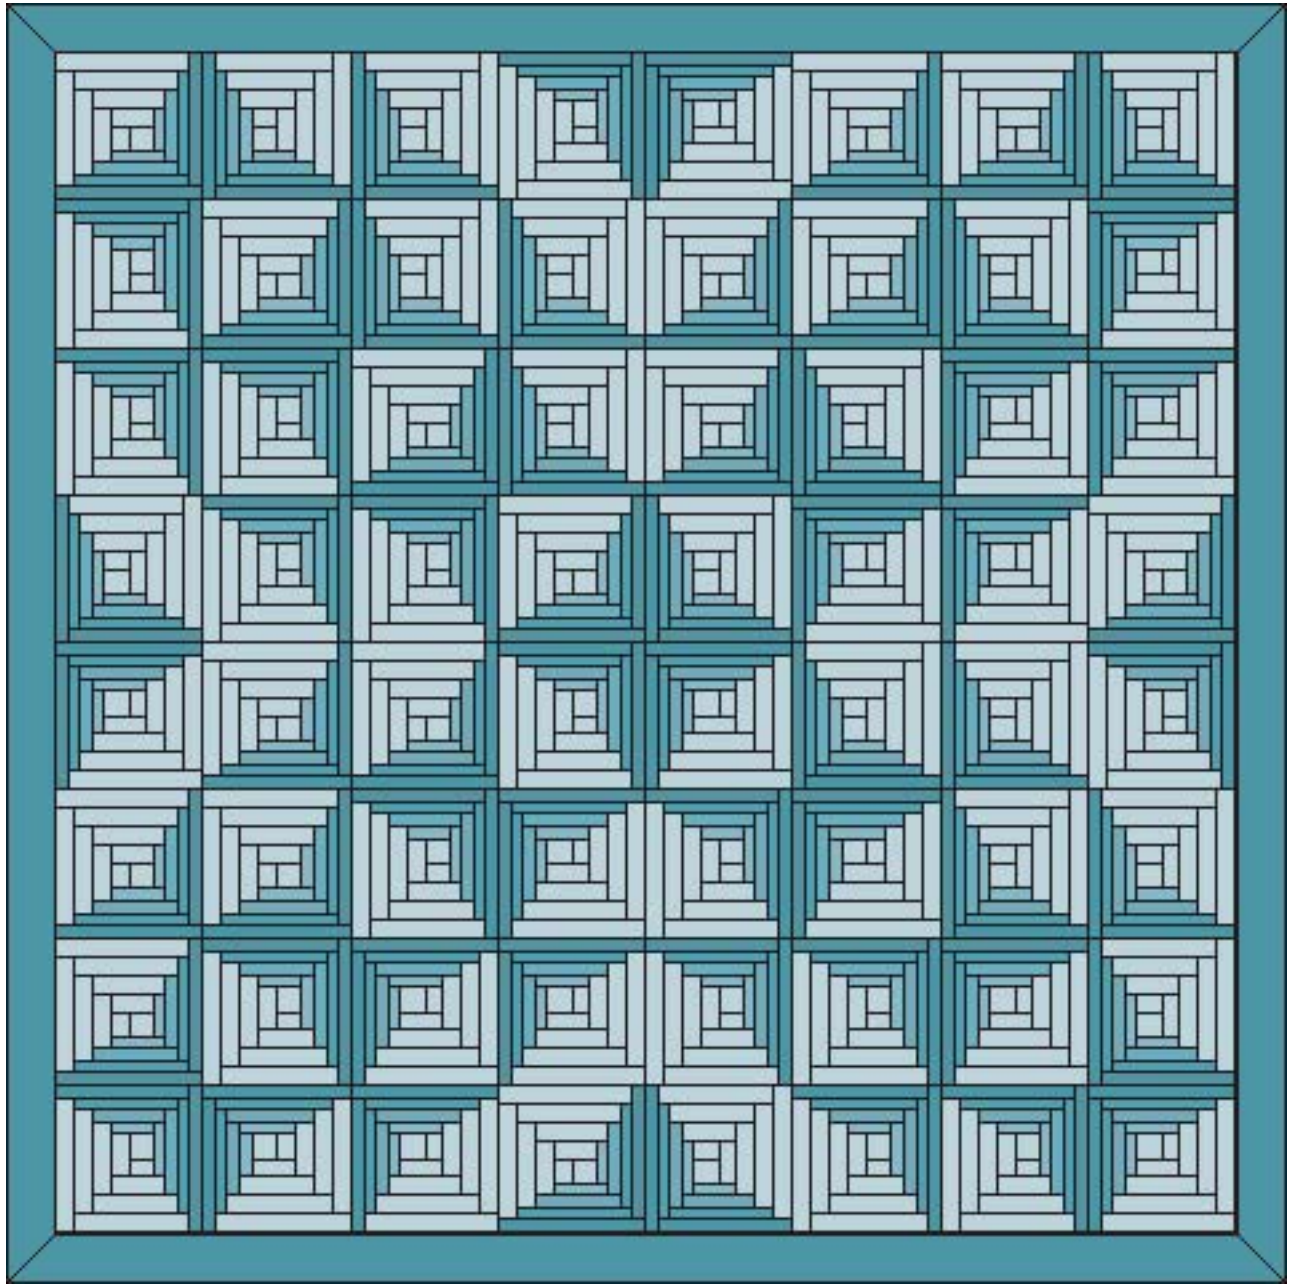

Block size: 6 1/2"
Finished size: 6"
Fabric: 5 shades

Block Construction:

- | | |
|-----------------------------|------------------------------|
| #1 - 1 1/2" square | #10 - 1 1/4" X 4" |
| #2 - 1 1/4" X 1 1/2" | #11 - 1 1/4" X 4 3/4" |
| #3 - 1 1/4" X 2 1/4" | #12 - 1" X 4 3/4" |
| #4 - 1" X 2 1/4" | #13 - 1" X 5 1/4" |
| #5 - 1" X 2 3/4" | #14 - 1 1/4" X 5 1/4" |
| #6 - 1 1/4" X 2 3/4" | #15 - 1 1/4" X 6" |
| #7 - 1 1/4" X 3 1/2" | #16 - 1" X 6" |
| #8 - 1" X 3 1/2" | #17 - 1" X 6 1/2" |
| #9 - 1" X 4" | |

Sample 1

Size: 48" X 48" (without border) or 8 blocks by 8 blocks

Sample 2

Size: 48" X 48" (without border) or 8 blocks by 8 blocks

Sample 3

Size: 48" X 48" (without border) or 8 blocks by 8 blocks

Sample 4

Size: 48" X 48" (without border) or 8 blocks by 8 blocks